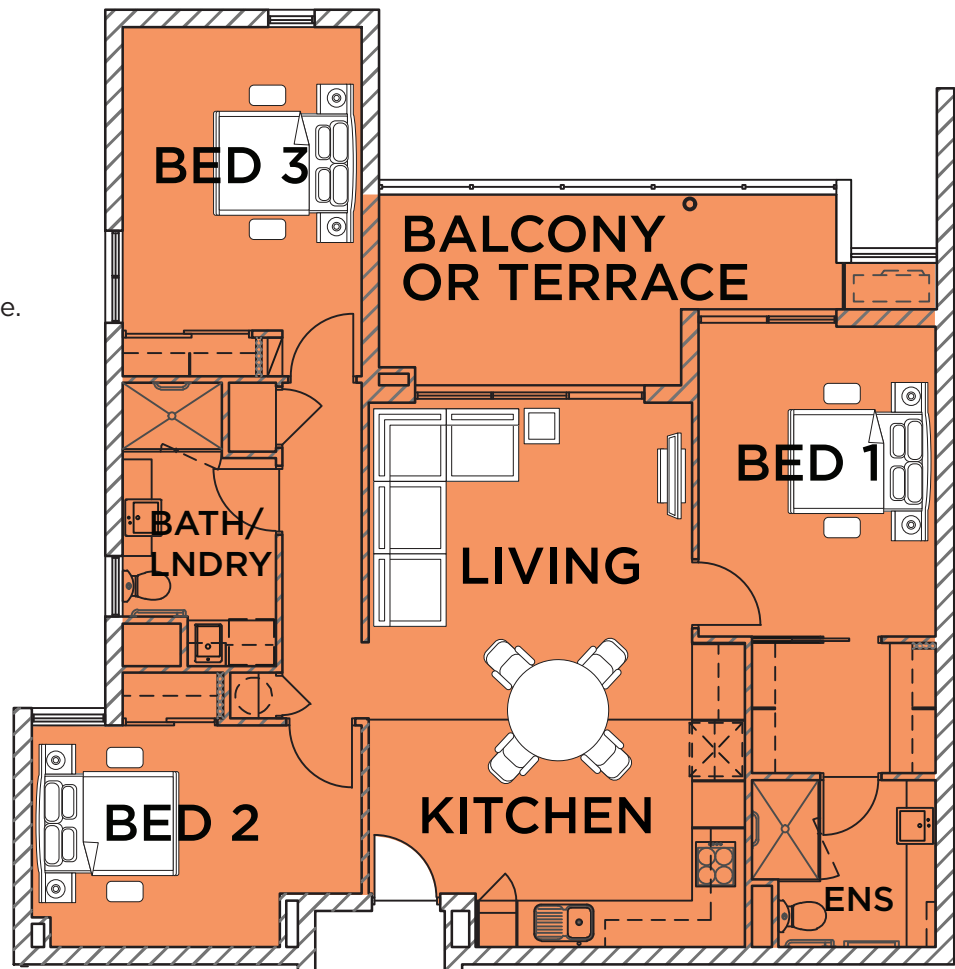

Apartment Floorplans

1:100 scale

Amherst
APARTMENTS

TYPE C | Left Entry

Apt	Level	Int M ²	Ext M ²
101	1	96	100
201	2	96	15

As a guide, the scale is notionally 1:100.
Check measurements onsite.

Apartment Configuration:

There are five apartment types spread over the Ground Floor, First Floor and Second Floor plans. Each apartment type has been given a colour code to make it easily identifiable at each level.

9243 1366