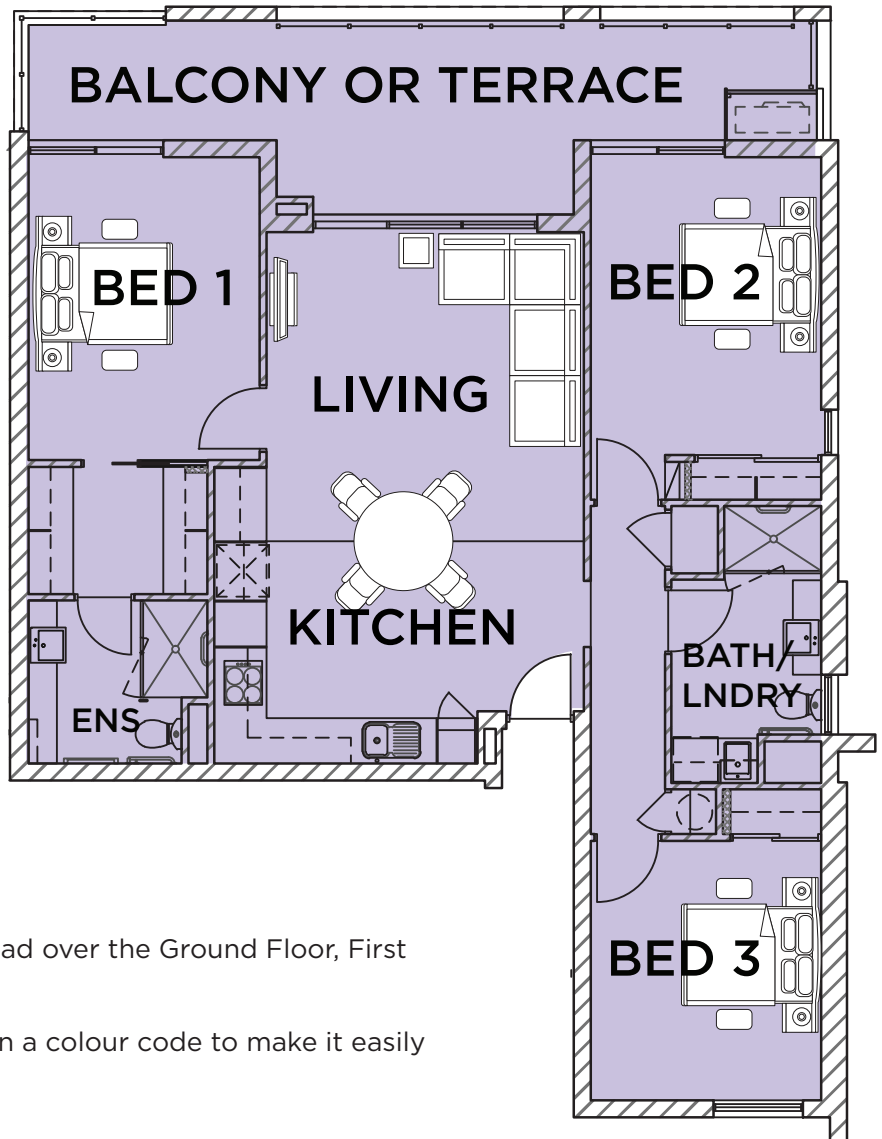

Apartment Floorplans

1:100 scale

Amherst
APARTMENTS

TYPE C1 | Right Entry

Apt	Level	Int M ²	Ext M ²
8	G	95	39
117	1	95	21
218	2	95	21

As a guide, the scale is notionally 1:100.
Check measurements onsite.

Apartment Configuration:

There are five apartment types spread over the Ground Floor, First Floor and Second Floor plans.

Each apartment type has been given a colour code to make it easily identifiable at each level.

9243 1366

Call Brett Nosworthy on **0419 918 231** for details or to arrange an inspection.